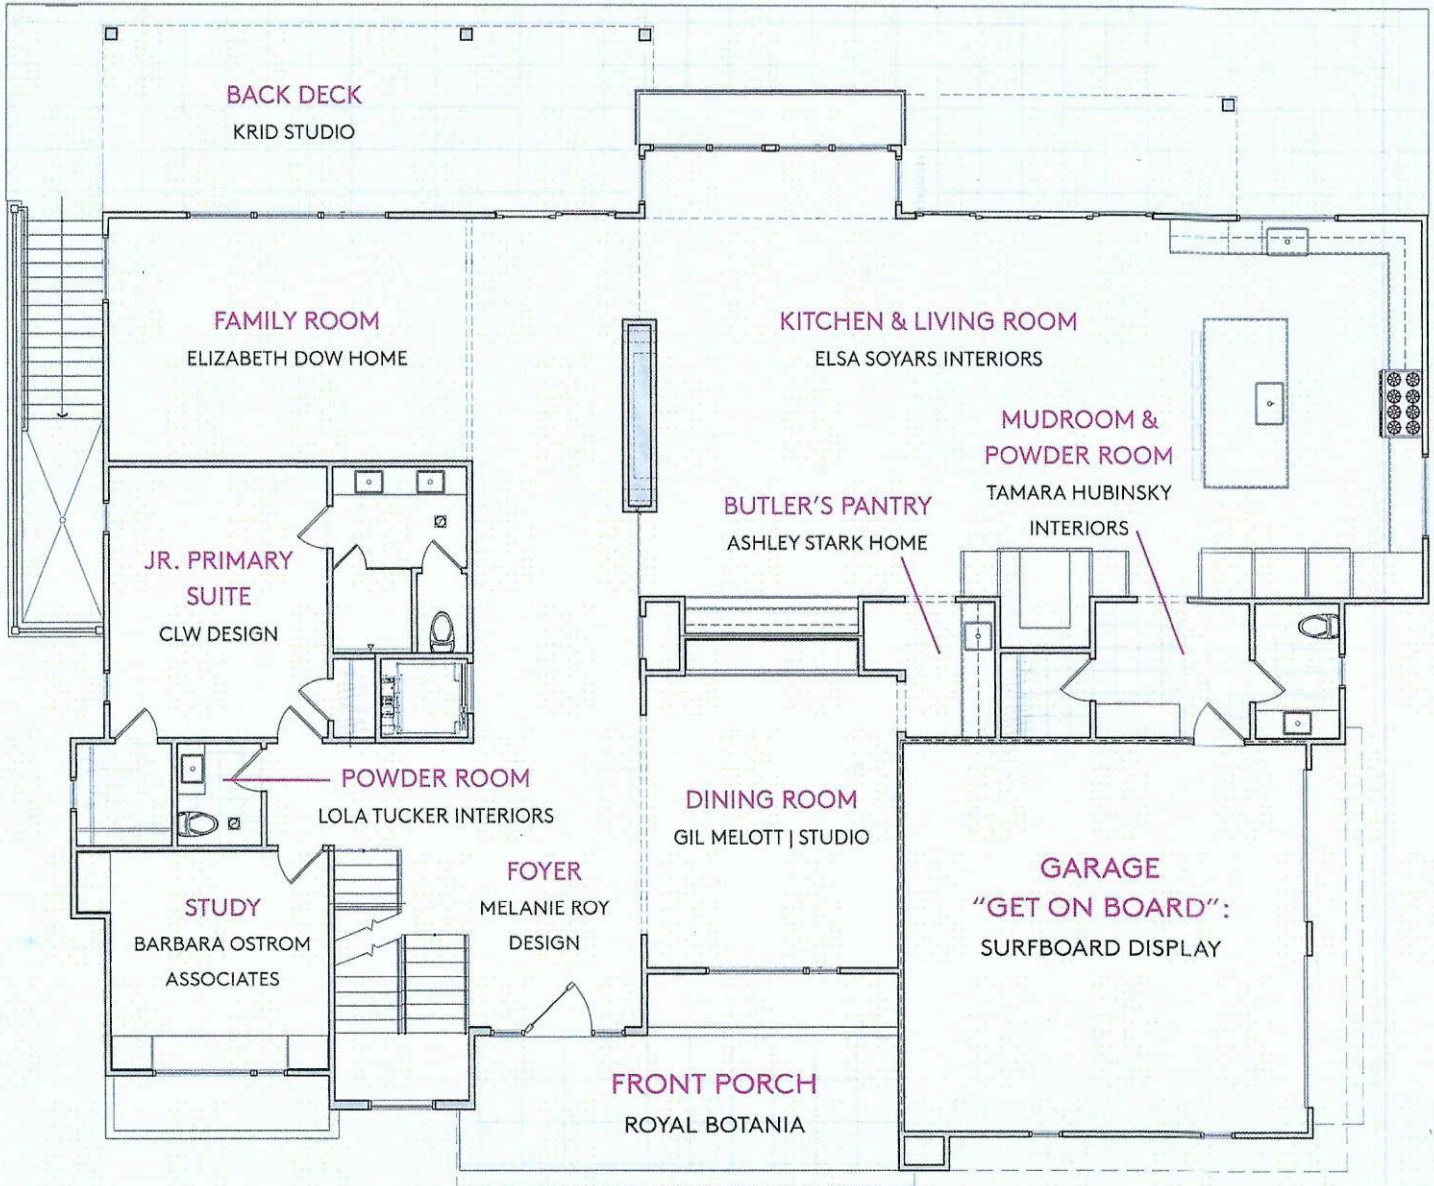

HOUSE OF ECOLOGIE

Furniture  
(877) 333-7887  
frank.harris@ecogensus.com

MECOX GARDENS

Accessories

MIRRORS COLLECTIVE

Mirror  
(855) 932-6655  
hello@mirrorscollective.com

MICHAEL GAILLARD

Photography  
(917) 331-7723  
studio@michaegaillard.com

TED HARTLEY

Art

POOL & CABANA

CAMPION PLATT, KIM DENT & FREDERICO AZEVEDO

*floor plans*